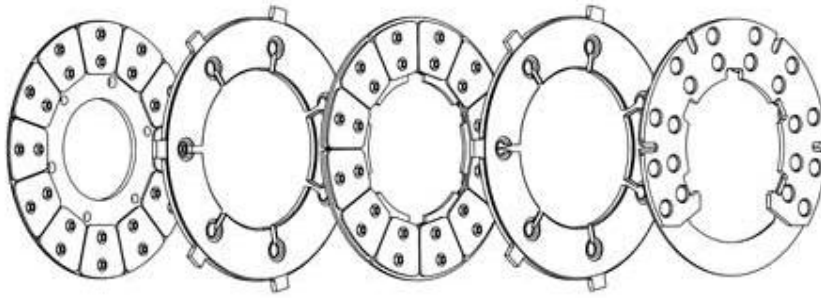

High Gross Fairchild Metro

FAA-PMA Approved Replacement Brake Parts

This Brake Kit fits the following: Fairchild SA227 series equipped with ABS brake assembly series 5007396 & 5011640.

QTY	R.F.S. Part No.	ABS Part No.	Part Description
2	RFS1025	5011639 or 5007424	Rotating Disc
2	RFS3020	5007440	Wear pad
1	RFS3015	5007441	Wear pad
42	RFS3025	5007439	Wear pad
20	RFS8B7	GYR8B-7	Rivet
24	RFS8A15	GYR8A-15	Rivet
12	RFS18B14	GYR18B-14	Rivet
12	RFS8B3	GYR8B-3	Rivet
1	RFS5025*	5007442	Pressure Plate Sub Assembly
1	RFS5030*	5007450	Stationary Disc Sub Assembly
1	RFS5035*	5007444	Back Plate Sub Assembly