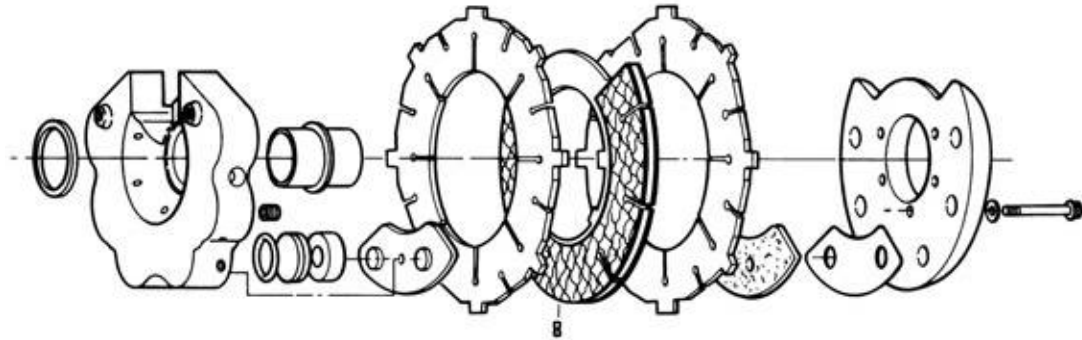

Beech Super King Air

FAA-PMA APPROVED

This Brake Kit fits the following:

Beech: King Air 200 and King Air 200C
when equipped with B.F.G. P.N. 2-1576 or
Beech P.N.'s 101-8001-9, 101-380096-1
or 101-8001-91 brake assemblies.

QTY	R.F.S. Part No.	B.F.G. Part No. 101 Series	B.F.G. Part No. 2-1576	Beech Part No.	Part Description
6	RFS207-111	342-93	342-144	101-8001-111	Wear Pad
1	RFS-27	244-416	244-669	101-8001-27	Stationary Disc
2	RFS-15	133-420	133-1097	101-8001-15	Rotating Disc
3	RFS-151	115-151	115-151-2	115-8001-11	Insulator (Lining)