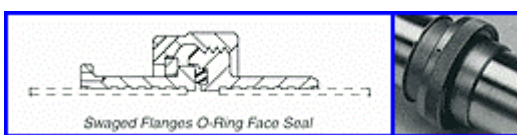

**FIXED CAVITY TYPE
Threaded Closure**

16J02 series

**FIXED CAVITY TYPE
Threaded Closure**

16J09 series

**FIXED CAVITY TYPE
Threaded Closure**

17J02 series

**FIXED CAVITY TYPE
Threaded Closure**

18J02 series

**FIXED CAVITY TYPE
Clam-Shell Closure**

19J02 series

**FIXED CAVITY TYPE
Clam-Shell Closure**

21J02 series

**FIXED CAVITY TYPE
Clam-Shell Closure**

**LC501
series**

**FIXED CAVITY TYPE
Clam-Shell Closure**

**LC525
series**

**RIGID TUBE CONNECTOR
Threaded Closure**

**TC106
series**