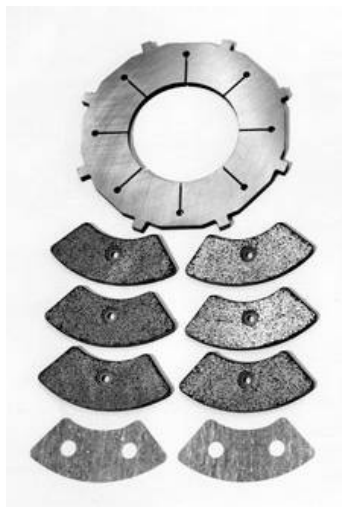

Beech 99 Airliners, King Airs and Fairchild Metros

FAA-PMA APPROVED Replacement Brake Parts

This Brake Kit fits the following:

Beech: B99, 99A, A99, A99A and C99 Airliner; King Air F90, 100, A100, and B100 when equipped with Beech 115-8001-3 brake assemblies.

Fairchild: Metro II, Metro III when equipped with B.F. Goodrich 2-1203 series brakes.

QTY	R.F.S. Part No.	B.F.G. Part No.	Beech Part No.	Part Description
6	RFS207-4	342-24	115-8001-7	Wear Pad
6	RFS207-9	342-89		Wear Pad
1	RFS1587	244-528		Rotating Disc
1	RFS2587	133-268	115-8001-15	Rotating Disc
3	RFS-151	115-151	115-8001-11	Insulator (Lining)